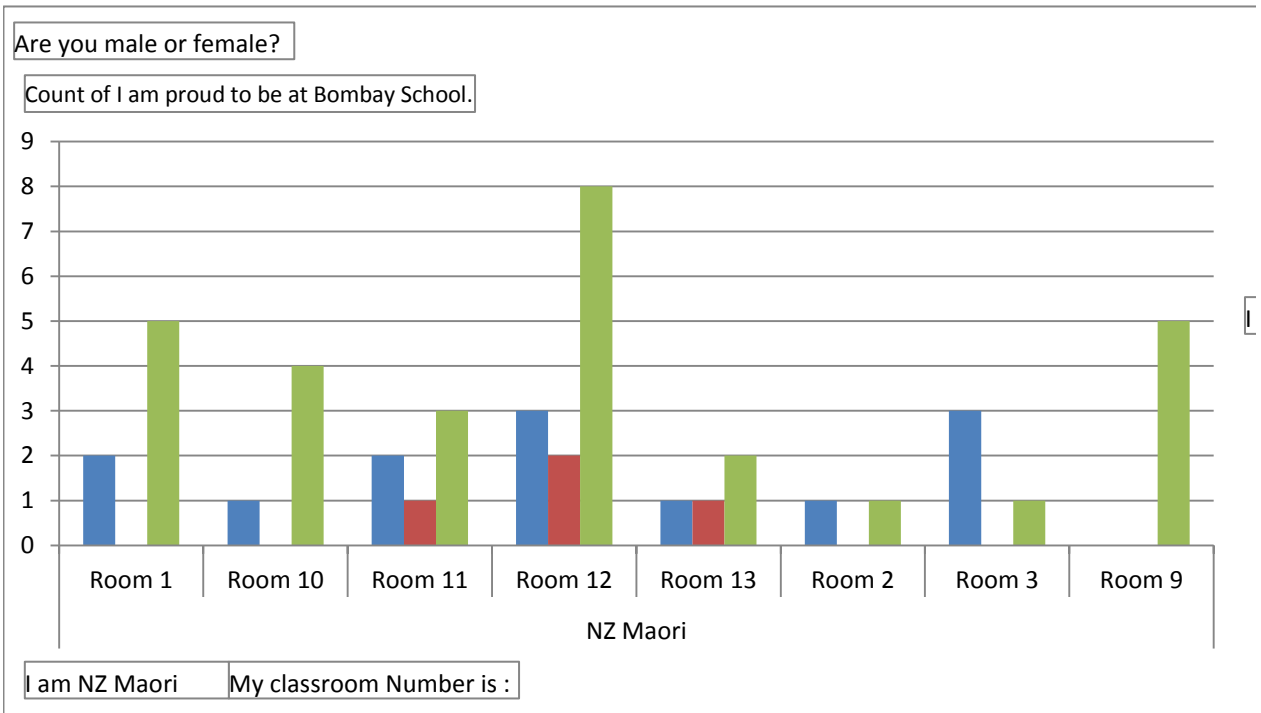

Are you male or female?

(All)

Count of I am proud to be at Bombay School.	Column Labels		
Row Labels	Agree	Disagree	Strongly Agree
NZ Maori	13	4	29
Room 1	2		5
Room 10	1		4
Room 11	2	1	3
Room 12	3	2	8
Room 13	1	1	2
Room 2	1		1
Room 3	3		1
Room 9			5
Grand Total	13	4	29